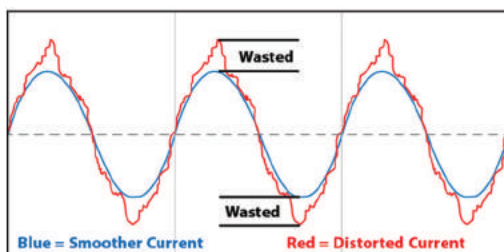

POWER PERFECT BOX

A Proven Solution For Smart Meters

A significant amount of evidence exists that raises the following concerns and issues resulting from the installation of a smart meter:

- Introduction of harmonics into the electrical system can result in inefficient power usage and problems with modern electronics
- Increased EMF radiation being emitted by the smart meter and electrical system raises potentially serious health issues
- Increased potential for invasion of privacy
- Increases in electric charges

Installing a Power Perfect Box will help to protect your privacy • Reduce potentially harmful EMF radiation • Safeguard your electronics • Improve audio/video clarity in media equipment • Extend the life of your appliances • Save money on your electric bill!

Satic's Power Perfect Box installs directly at the breaker panel and provides more than protection of your privacy and better health. It will also provide line conditioning, surge protection, phase correction and harmonics reduction.

- **Electromagnetic Field Reduction:**
  - Creating a safer, healthier environment
- **Harmonics Filtration:**
  - Provides cleaner Power
  - Protects your privacy
- **Electrical Noise Reduction:**
  - Nano-surges degrade TV screen quality.
  - Now see picture-perfect
  - Nano-surges also degrade audio quality.
  - Now hear pitch-perfect sound
- **Voltage Regulation:**
  - Surge protection for your whole system!
- **Phase Correction:**
  - Increased efficiency
  - Increased performance
- **Reduced Electrical Consumption:**
  - Cooler equipment & electronics
  - Longer lifetime
  - Lower utility bill

Made in the U.S.A.

Powering Tomorrow's Change... Today