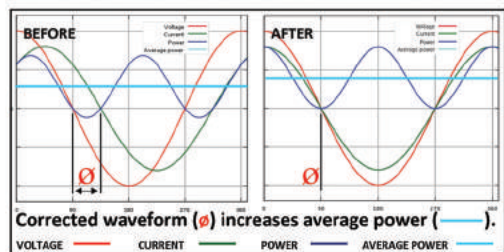

POWER PERFECT BOX

A Proven Solution For Smart Meters

A significant amount of evidence exists that raises the following concerns and issues resulting from the installation of a smart meter:

- Introduction of harmonics into the electrical system can result in inefficient power usage and problems with modern electronics
- Increased EMF radiation being emitted by the smart meter and electrical system raises potentially serious health issues
- Increased potential for invasion of privacy
- Increases in electric charges

Installing a Power Perfect Box will help to protect your privacy • Reduce potentially harmful EMF radiation • Safeguard your electronics • Improve audio/video clarity in media equipment • Extend the life of your appliances • Save money on your electric bill!

Satic's Power Perfect Box installs directly at the breaker panel and provides more than protection of your privacy and better health. It will also provide line conditioning, surge protection, phase correction and harmonics reduction.

- **Electromagnetic Field Reduction:**
  - Creating a safer, healthier environment
- **Harmonics Filtration:**
  - Provides cleaner Power
  - Protects your privacy
- **Electrical Noise Reduction:**
  - Nano-surges degrade TV screen quality.
  - Now see picture-perfect
  - Nano-surges also degrade audio quality.
  - Now hear pitch-perfect sound
- **Voltage Regulation:**
  - Surge protection for your whole system!
- **Phase Correction:**
  - Increased efficiency
  - Increased performance
- **Reduced Electrical Consumption:**
  - Cooler equipment & electronics
  - Longer lifetime
  - Lower utility bill

Made in the U.S.A.

Powering Tomorrow's Change... Today