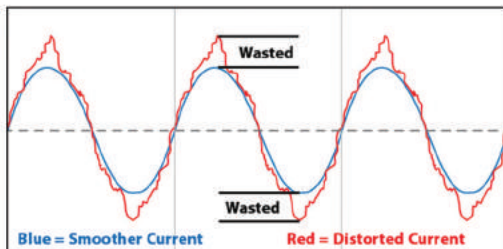

• Electromagnetic Field Reduction:

- Bring EMF levels down
- Creating a safer, healthier environment

• Harmonics Filtration:

- Provides cleaner power

• Voltage Regulation:

- All outlets on the circuit are surge protected

• Dirty Electricity Elimination:

- Nano-surges degrade TV & computer screen quality
- Now see picture-perfect

- Nano-surges also degrade audio quality
- Now hear pitch-perfect

• Phase Correction:

- Increased efficiency
- Increased performance

• Reduced Electrical Consumption:

- Cooler equipment
- Longer lifetime
- A lower utility bill