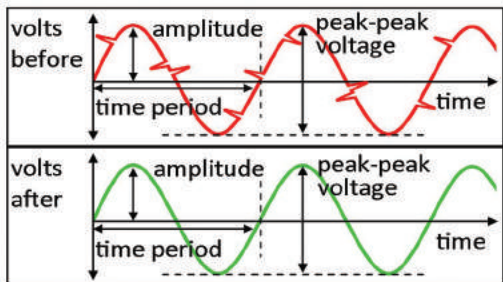

• Electromagnetic Field Reduction:

- Bring EMF levels down
- Creating a safer, healthier environment

• Harmonics Filtration:

- Provides cleaner power

• Voltage Regulation:

- All outlets on the circuit are surge protected

• Dirty Electricity Elimination:

- Nano-surges degrade TV & computer screen quality
- Now see picture-perfect

- Nano-surges also degrade audio quality
- Now hear pitch-perfect

• Phase Correction:

- Increased efficiency
- Increased performance

• Reduced Electrical Consumption:

- Cooler equipment
- Longer lifetime
- A lower utility bill