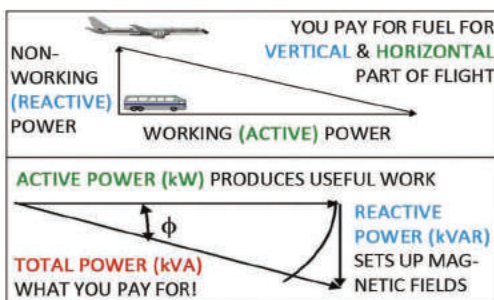

PURE POWER PLUG-IN

- *Reduce Electromagnetic Fields*
- *Filter Dirty Electricity*
- *Protect & Prolong Equipment*
- *Reduce Electric Consumption*
- *Increase Efficiency*

One unit conditions an entire circuit
Two units condition an entire house

[120V & 240V Units Available](#)

PURE POWER PLUG-IN

Clean Your Power and Save Money!

PERFECT FOR KITCHEN APPLIANCES, OFFICE EQUIPMENT & ENTERTAINMENT CENTERS

• Electromagnetic Field Reduction:

- Bring EMF levels down
- Creating a safer, healthier environment

• Harmonics Filtration:

- Provides cleaner power

• Voltage Regulation:

- All outlets on the circuit are surge protected

• Dirty Electricity Elimination:

- Nano-surges degrade TV & computer screen quality
- Now see picture-perfect