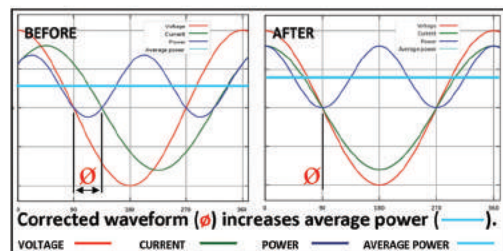

• Electromagnetic Field Reduction:

- Bring EMF levels down
- Creating a safer, healthier environment

• Harmonics Filtration:

- Provides cleaner power

• Voltage Regulation:

- All outlets on the circuit are surge protected

• Dirty Electricity Elimination:

- Nano-surges degrade TV & computer screen quality
- Now see picture-perfect

- Nano-surges also degrade audio quality
- Now hear pitch-perfect

• Phase Correction:

- Increased efficiency
- Increased performance

• Reduced Electrical Consumption:

- Cooler equipment
- Longer lifetime
- A lower utility bill