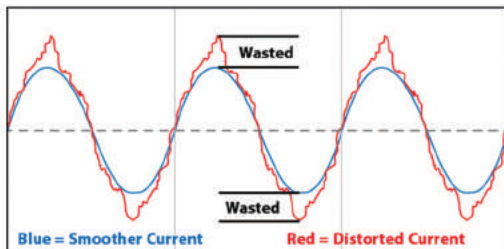

• Electromagnetic Field Reduction:

- Bring EMF levels down
- Creating a safer, healthier environment

• Harmonics Filtration:

- Provides cleaner power

• Voltage Regulation:

- All outlets on the circuit are surge protected

• Dirty Electricity Elimination:

- Nano-surges degrade TV & computer screen quality
- Now see picture-perfect

- Nano-surges also degrade audio quality
- Now hear pitch-perfect

• Phase Correction:

- Increased efficiency
- Increased performance