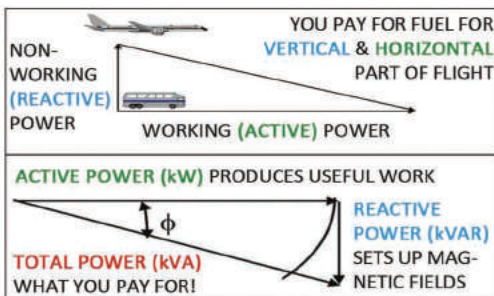

• Electromagnetic Field Reduction:

- Bring EMF levels down
- Creating a safer, healthier environment

• Harmonics Filtration:

- Provides cleaner power

• Voltage Regulation:

- All outlets on the circuit are surge protected

• Dirty Electricity Elimination:

- Nano-surges degrade TV & computer screen quality
- Now see picture-perfect

- Nano-surges also degrade audio quality
- Now hear pitch-perfect

• Phase Correction:

- Increased efficiency
- Increased performance