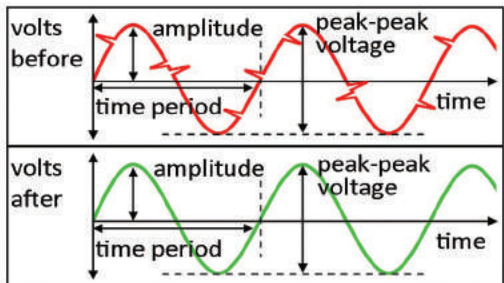

• Electromagnetic Field Reduction:

- Bring EMF levels down
- Creating a safer, healthier environment

• Harmonics Filtration:

- Provides cleaner power

• Voltage Regulation:

- All outlets on the circuit are surge protected

• Dirty Electricity Elimination:

- Nano-surges degrade TV & computer screen quality
- Now see picture-perfect

- Nano-surges also degrade audio quality
- Now hear pitch-perfect

• Phase Correction:

- Increased efficiency
- Increased performance