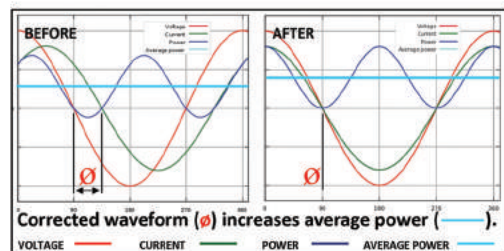

• Electromagnetic Field Reduction:

- Bring EMF levels down
- Creating a safer, healthier environment

• Harmonics Filtration:

- Provides cleaner power

• Voltage Regulation:

- All outlets on the circuit are surge protected

• Dirty Electricity Elimination:

- Nano-surges degrade TV & computer screen quality
- Now see picture-perfect

- Nano-surges also degrade audio quality
- Now hear pitch-perfect

• Phase Correction:

- Increased efficiency
- Increased performance